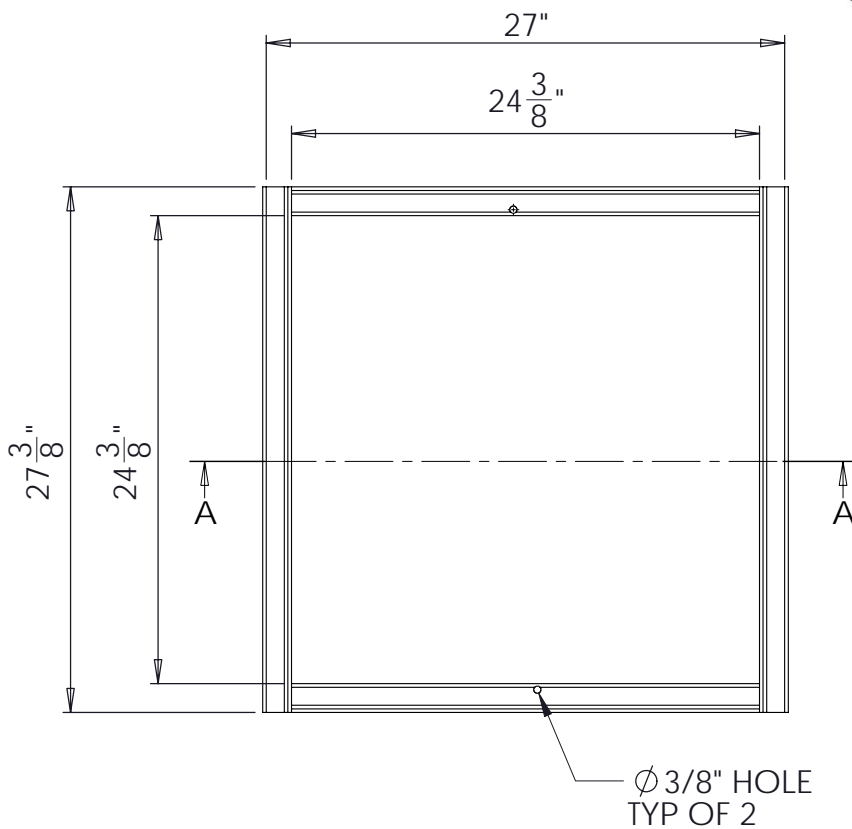

South Bay Foundry

WWW.SOUTHBAYFOUNDRY.COM

PHONE: (619) 956-2780 FAX: (619) 956-2788

E1214G

24x24 TRAFFIC FRAME

GENERAL INFORMATION

*MATERIAL: STEEL ASTM A36
*FINISH: HOT DIP GALVANIZED ASTM A123

APPROVED