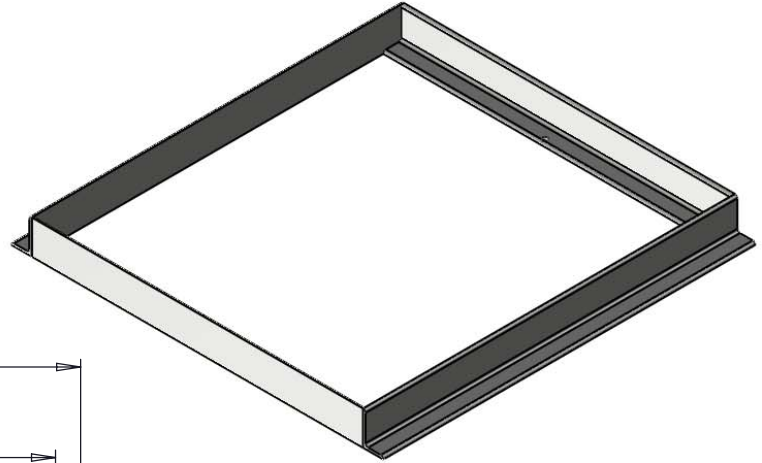

South Bay Foundry

WWW.SOUTHBAYFOUNDRY.COM

PHONE: (619) 956-2780 FAX: (619) 956-2788

E1214G

24x24 TRAFFIC FRAME

GENERAL INFORMATION

*MATERIAL: STEEL ASTM A36
*FINISH: HOT DIP GALVANIZED ASTM A123

APPROVED